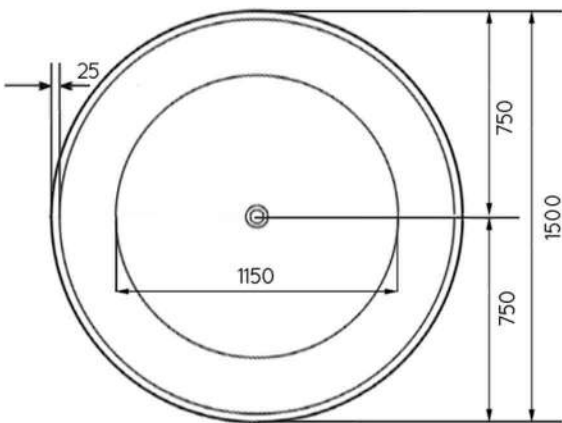

POLO ROUND BATH

TOP VIEW

SIDE VIEW

GENERAL INFO

LENGTH	1500MM
WIDTH	1500MM
HEIGHT	520MM
INTERNAL DEPTH	430MM
WEIGHT	140KG
OVERFLOW	No
WATER CAPACITY	233 LITRES*
COLOUR	WHITE GLOSS**

* CAPACITY AT 200MM DEPTH