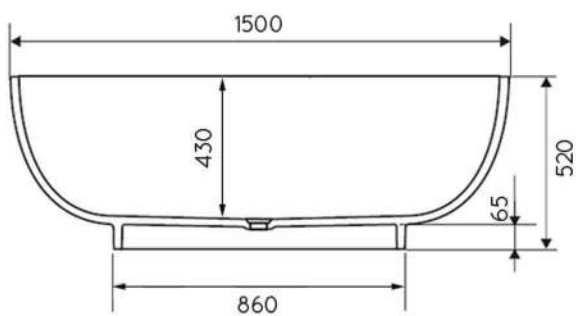

POLO ROUND BATH

TOP VIEW

SIDE VIEW

GENERAL INFO

LENGTH	1500MM
WIDTH	1500MM
HEIGHT	520MM
INTERNAL DEPTH	430MM
WEIGHT	140KG
OVERFLOW	No
WATER CAPACITY	233 LITRES*
COLOUR	WHITE GLOSS**

* CAPACITY AT 200MM DEPTH